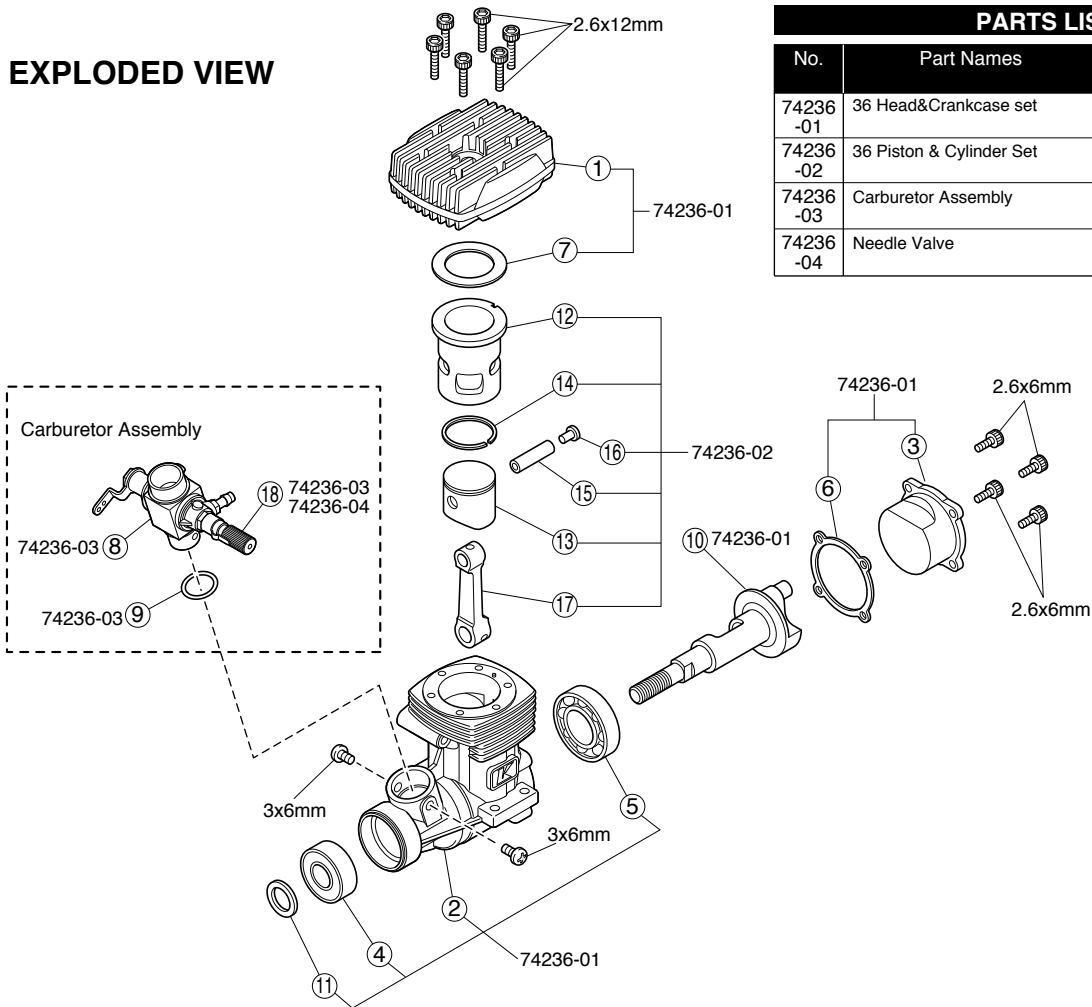

KYOSHO GX36H ENGINE

EXPLODED VIEW

PARTS LIST

No.	Part Names	Quantity		
74236-01	36 Head&Crankcase set	①②③④⑤⑥⑦ ⑩⑪ x 1		
74236-02	36 Piston & Cylinder Set	⑫⑬⑭⑮⑯⑰ x 1		
74236-03	Carburetor Assembly	⑧⑨⑱ x 1		
74236-04	Needle Valve	⑱ x 1		